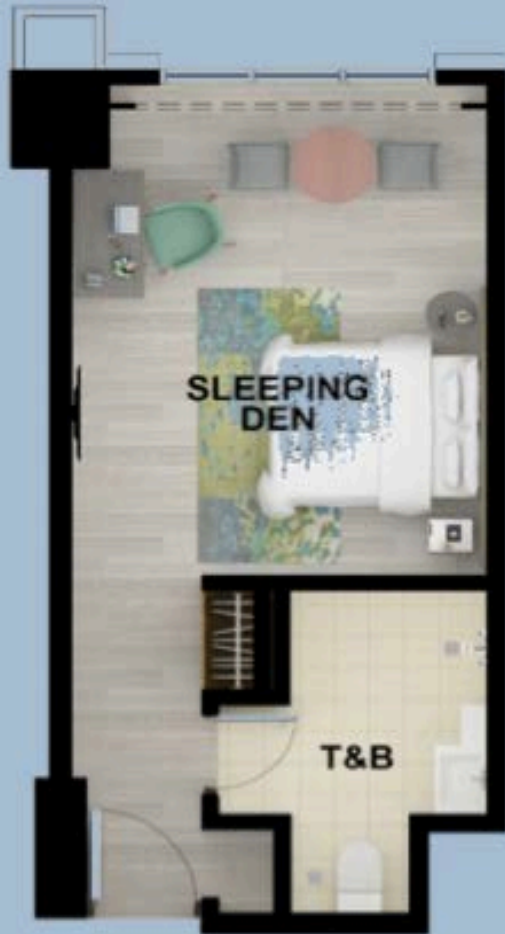

Telephone System

Area Rug for Sleeping Area/Bedroom

Individual Temperature Control

Wi-Fi Capable Guestroom

Modular Closet

Mechanical Ventilation

TYPICAL GUEST ROOM FEATURES

Hot and Cold Water Lines in Toilet & Bath

BELMONT HOTEL
ILOILO

BEDROOM

- ✓ QUEEN-SIZE BED
- ✓ NIGHT TABLE W/
LAMP
- ✓ DRESSER
- ✓ TELEVISION
- ✓ SAFETY DEPOSIT BOX
- LOUNGE CHAIR

TOILET & BATH

LIVING AREA

- ✓ 2-SEATER SOFA
- ✓ COFFEE TABLE
- ✓ DESK AND CHAIR
- ✓ TELEVISION
- ✓ DINING TABLE
WITH TWO CHAIR

MINI BAR

JUNIOR SUITE
AREA RANGE: 40.00 sq.m

7 UNITS

FEATURES AND HIGHLIGHTS

JUNIOR SUITE

BELMONT HOTEL
ILOILO

SLEEPING AREA

- ✓ QUEEN-SIZE BED
- ✓ NIGHT TABLE W/
LAMP
- ✓ TELEVISION
- ✓ SAFETY DEPOSIT BOX