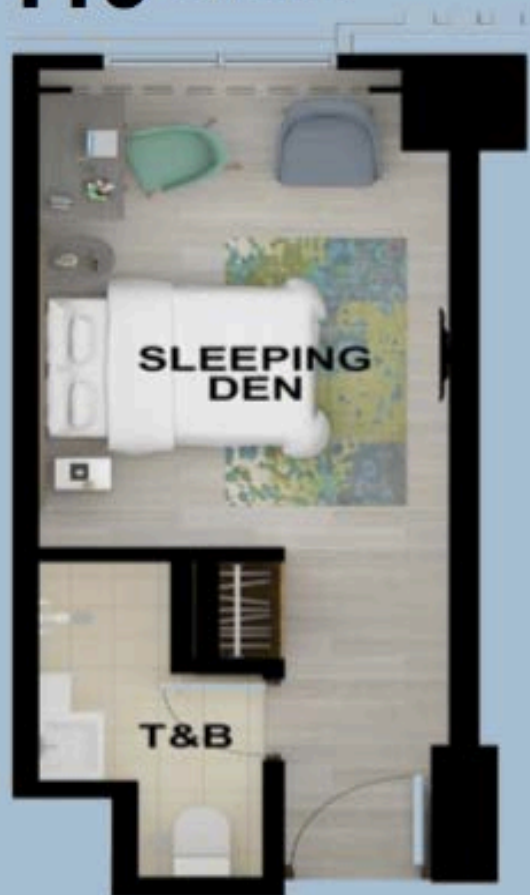

MINI BAR

JUNIOR SUITE
AREA RANGE: 40.00 sq.m

7 UNITS

FEATURES AND HIGHLIGHTS

JUNIOR SUITE

BELMONT HOTEL
ILOILO

SLEEPING AREA

- ✓ QUEEN-SIZE BED
- ✓ NIGHT TABLE W/
LAMP
- ✓ TELEVISION
- ✓ SAFETY DEPOSIT BOX

TOILET & BATH

LIVING AREA

- ✓ DESK AND CHAIR
- ✓ DINING TABLE
WITH TWO CHAIR

MINI BAR

QUEEN SUITE
AREA RANGE: 24.00 sq.m

119 UNITS

FEATURES AND HIGHLIGHTS

QUEEN SUITE

BELMONT HOTEL
ILOILO

SLEEPING AREA

- ✓ QUEEN-SIZE BED
- ✓ NIGHT TABLE W/
LAMP
- ✓ TELEVISION
- ✓ SAFETY DEPOSIT
BOX
- ✓ LOUNGE CHAIR

TOILET & BATH

LIVING AREA

- ✓ DESK AND CHAIR

MINI BAR

TWIN SUITE
AREA RANGE: 24.00 sq.m