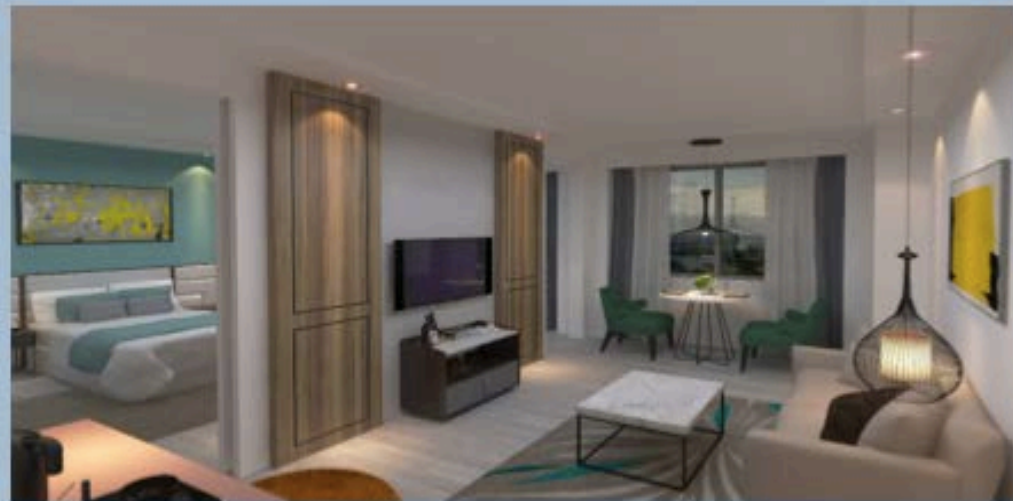

EXECUTIVE SUITE

AREA RANGE: 48.00 - 53.00 sq.m

29 UNITS